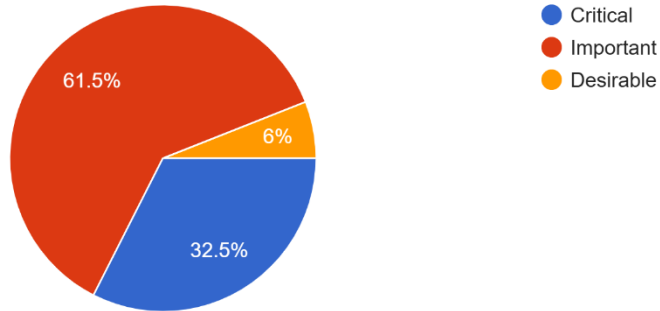

Transportation – Service Request Management

Which of the following describes how you view the Service Request (complaint) program?

117 responses