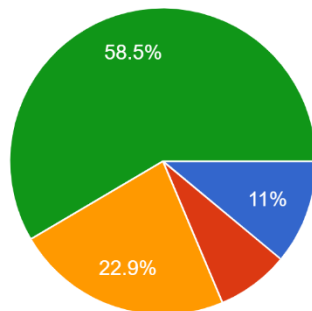

## 2026 Business Plan Survey – Results

What age category do you belong to?

117 responses

- Under 18
- 18-29
- 30-49
- 50-64
- 65+

What is your connection to Flagstaff County?

117 responses

- Primary residence
- Reside and own a business
- Reside and own a farm
- Own a business and live elsewhere
- Not a property owner within Flagstaff County municipality

How long have you owned property in Flagstaff County?

118 responses

- Not applicable
- Less than 2 years
- 2-10 years
- Over 10 years