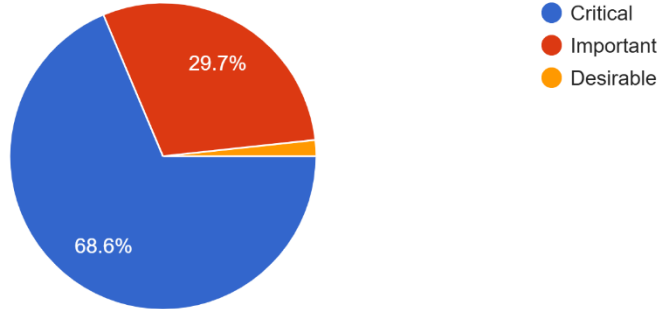

Transportation – Gravel Road Maintenance

Which of the following describes how you view the Gravel Road Maintenance program?

118 responses