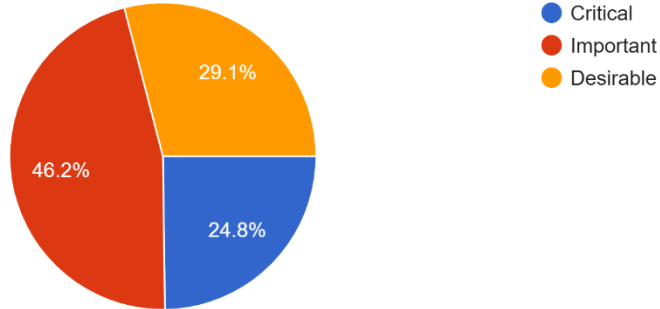

Transportation – Dust Suppressant

Which of the following describes how you view the Dust Suppressant program?

117 responses