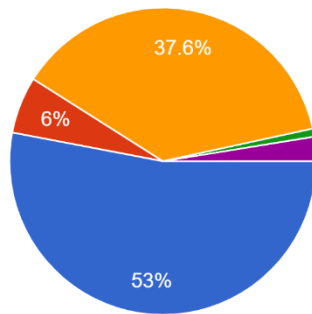

## 2026 Business Plan Survey – Results

What age category do you belong to?

117 responses

- Under 18
- 18-29
- 30-49
- 50-64
- 65+

What is your connection to Flagstaff County?

117 responses

- Primary residence
- Reside and own a business
- Reside and own a farm
- Own a business and live elsewhere
- Not a property owner within Flagstaff County municipality

How long have you owned property in Flagstaff County?

118 responses

- Not applicable
- Less than 2 years
- 2-10 years
- Over 10 years