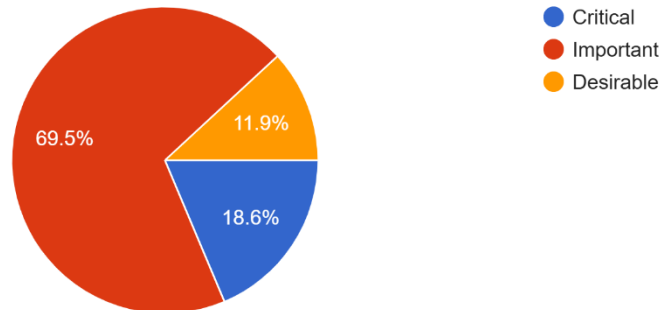

Communications – Electronic Media

Which of the following describes how you view the Electronic Media program?

118 responses