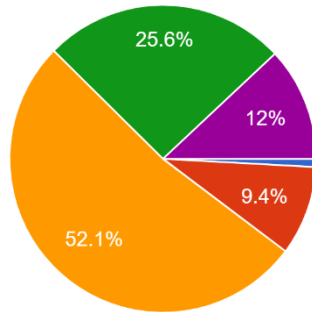

## 2026 Business Plan Survey – Results

What age category do you belong to?

117 responses

- Under 18
- 18-29
- 30-49
- 50-64
- 65+

What is your connection to Flagstaff County?

117 responses

- Primary residence
- Reside and own a business
- Reside and own a farm
- Own a business and live elsewhere
- Not a property owner within Flagstaff County municipality

How long have you owned property in Flagstaff County?

118 responses

- Not applicable
- Less than 2 years
- 2-10 years
- Over 10 years