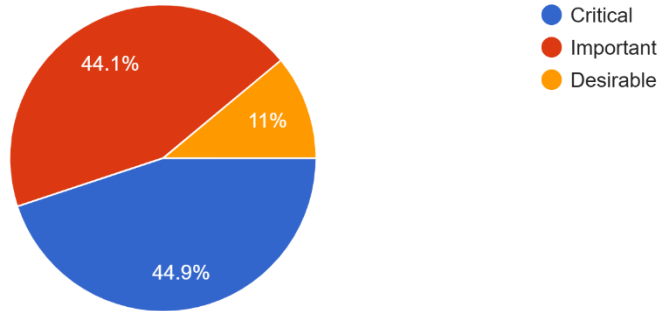

Economic Development – Small Business Exposure

Which of the following describes how you view the Small Business Exposure program?

118 responses